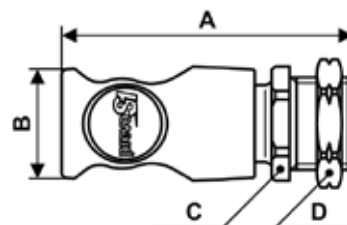

PREVOS1 SAFETY QUICK COUPLINGS - CSI 08

Bulkhead coupler

Profile : ISO 6150C

Min / Max operating pressure 2 / 12 bar	Flow rate at 6 bar 2028 l/min	ID passage 8 mm	Min. / Max temperature -15 / 70 °C
---	---	---------------------------	--

Part number	Female thread	Dim. A (mm)	Dim. B (mm)	Dim. C (mm)	Dim. D (mm)
CSI 082103	G1/2	82	32	29	32